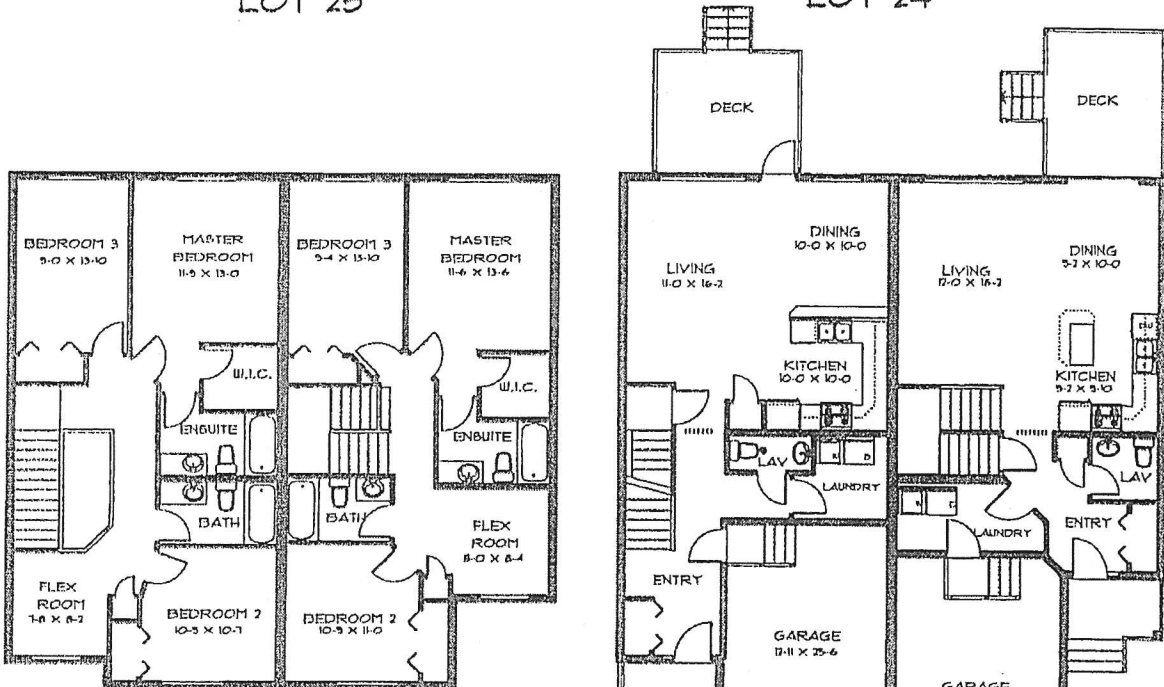

DV
CF

LOT 25

LOT 24

LOT 25 FLOOR AREA 851 SQ FT LOT 24 FLOOR AREA 846 SQ FT

UPPER FLOOR PLAN

LOT 25 FLOOR AREA 711 SQ FT
 GARAGE 358 " "
 PORCH 40 " "
 DECK 120 " "

LOT 24 FLOOR AREA 650 SQ FT
 GARAGE 356 " "
 PORCH 40 " "
 DECK 120 " "

MAIN FLOOR PLAN

TOTAL FIN FLOOR AREA LOT 24 1537 sq ft
 " " " " " 25 1562 sq ft

"Dream Builders"

780 674-7874 www.rosecountry.ca

DV 21 - DUPLEX

LOTS 24 & 25